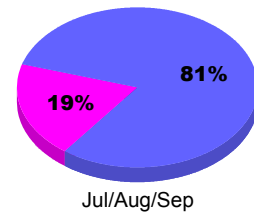

Membership Results
2012-2013

Membership
2011-2012

Month	Net Memb Goal	Actual New Memb	Actual Dropped Memb	Gain/Loss of Memb	Gain/Loss of Memb
Jul/Aug/Sep	-25	12	-19	-7	-29
Totals	-25	12	-19	-7	-29

Membership Results 2012-2013

Goal, New, Dropped, Gain/Loss

Comparison of Membership Gain/Loss

Current Year Compared to the Previous Year

Gender Comparison 2012-2013

Male Female